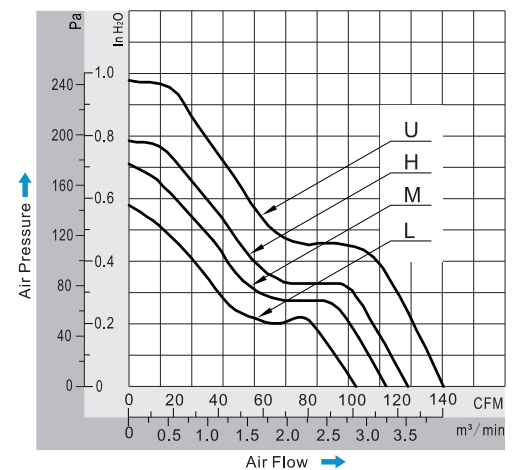

92x92x38mm
DC Speed 12V, 24V, 48V

General Specifications

- Material..... Frame: Plastic (UL94V-0)
Impeller: Plastic (UL94V-0)
Lead Wire: UL1007AWG#24 or Equivalent (+)Red, (-)Black
- Expected Life..... Ball Bearing 50.000hrs (40°C)
- Temperature Range.. Operating temperature -10°C~+70°C (Non-condensing)
Storage temperature -40°C~+70°C (Non-condensing)

Dimensions (Unit: mm)

PQ Curve (At Rated Voltage)

Mounting Panel Cutout (Unit: mm)

Safety Standards

DC Fans Specials

Specifications

Model	Bearing Type	Rated Voltage	Operating Voltage	Rated Current	Input Power	Speed	Max Air Flow		Max Static Pressure		Noise	Weight
Part No.	B/S	VDC	VDC	Amp	Watt	RPM	CFM	m³/min	Inch-H2O	PA	dB-A	g
DZ09238#12U	B	12	7,0~13,8	2,50	30,00	6000	139,87	3,958	0,96	239	61.0	166.0
DZ09238#12H	B	12	7,0~13,8	1,80	21,60	5500	124,56	3,525	0,79	197	56.0	166.0
DZ09238#12M	B	12	7,0~13,8	1,20	14,40	5000	115,09	3,257	0,71	177	50.0	166.0
DZ09238#12L	B	12	7,0~13,8	0,90	10,80	4500	102,73	2,907	0,58	144	45.0	166.0
DZ09238#24U	B	24	14,0~27,6	1,50	36,00	6000	139,87	3,958	0,96	239	61.0	166.0
DZ09238#24H	B	24	14,0~27,6	1,00	24,00	5500	124,56	3,525	0,79	197	56.0	166.0
DZ09238#24M	B	24	14,0~27,6	0,80	19,20	5000	115,09	3,257	0,71	177	50.0	166.0
DZ09238#24L	B	24	14,0~27,6	0,60	14,40	4500	102,73	2,907	0,58	144	45.0	166.0
DZ09238#48U	B	48	28,0~56,0	0,80	38,40	6000	139,87	3,958	0,96	239	61.0	166.0
DZ09238#48H	B	48	28,0~56,0	0,60	28,80	5500	124,56	3,525	0,79	197	56.0	166.0
DZ09238#48M	B	48	28,0~56,0	0,40	19,20	5000	115,09	3,257	0,71	177	50.0	166.0
DZ09238#48L	B	48	28,0~56,0	0,30	14,40	4500	102,73	2,907	0,58	144	45.0	166.0