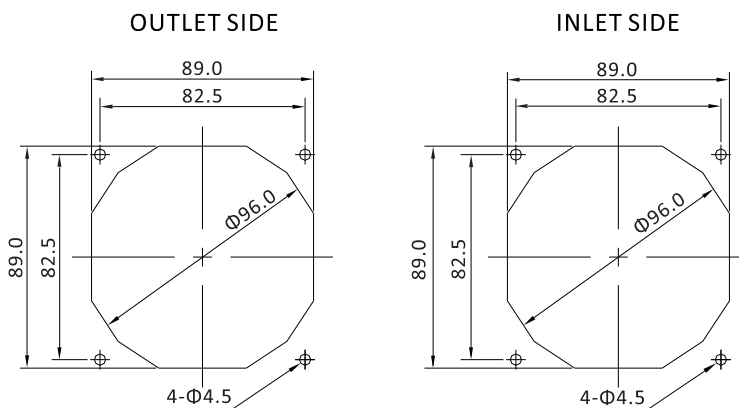

92x92x38mm
DC Speed 12V, 24V, 48V

General Specifications

- Material..... Frame: Plastic (UL94V-0)
Impeller: Plastic (UL94V-0)
Lead Wire: UL1007AWG#24 or Equivalent (+)Red, (-)Black
- Expected Life..... Ball Bearing 50.000hrs (40°C)
- Temperature Range.. Operating temperature -10°C~+70°C (Non-condensing)
Storage temperature -40°C~+70°C (Non-condensing)

Dimensions (Unit: mm)

PQ Curve (At Rated Voltage)

Mounting Panel Cutout (Unit: mm)

Safety Standards

DC Fans Specials

Specifications

Model	Bearing Type	Rated Voltage	Operating Voltage	Rated Current	Input Power	Speed	Max Air Flow		Max Static Pressure		Noise	Weight
Part No.	B/S	VDC	VDC	Amp	Watt	RPM	CFM	m³/min	Inch-H2O	PA	dB-A	g
DZ09238#12U	B	12	7,0~13,8	2,50	30,00	6000	139,87	3,958	0,96	239	61.0	166.0
DZ09238#12H	B	12	7,0~13,8	1,80	21,60	5500	124,56	3,525	0,79	197	56.0	166.0
DZ09238#12M	B	12	7,0~13,8	1,20	14,40	5000	115,09	3,257	0,71	177	50.0	166.0
DZ09238#12L	B	12	7,0~13,8	0,90	10,80	4500	102,73	2,907	0,58	144	45.0	166.0
DZ09238#24U	B	24	14,0~27,6	1,50	36,00	6000	139,87	3,958	0,96	239	61.0	166.0
DZ09238#24H	B	24	14,0~27,6	1,00	24,00	5500	124,56	3,525	0,79	197	56.0	166.0
DZ09238#24M	B	24	14,0~27,6	0,80	19,20	5000	115,09	3,257	0,71	177	50.0	166.0
DZ09238#24L	B	24	14,0~27,6	0,60	14,40	4500	102,73	2,907	0,58	144	45.0	166.0
DZ09238#48U	B	48	28,0~56,0	0,80	38,40	6000	139,87	3,958	0,96	239	61.0	166.0
DZ09238#48H	B	48	28,0~56,0	0,60	28,80	5500	124,56	3,525	0,79	197	56.0	166.0
DZ09238#48M	B	48	28,0~56,0	0,40	19,20	5000	115,09	3,257	0,71	177	50.0	166.0
DZ09238#48L	B	48	28,0~56,0	0,30	14,40	4500	102,73	2,907	0,58	144	45.0	166.0