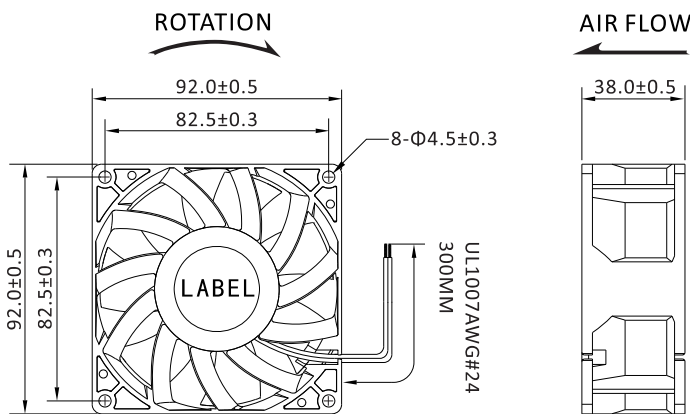

92x92x38mm
DC Speed 12V, 24V, 48V

General Specifications

- Material..... Frame: Plastic (UL94V-0)
Impeller: Plastic (UL94V-0)
Lead Wire: UL1007AWG#24 or Equivalent (+)Red, (-)Black
- Expected Life..... Ball Bearing 50.000hrs (40°C)
- Temperature Range.. Operating temperature -10°C~+70°C (Non-condensing)
Storage temperature -40°C~+70°C (Non-condensing)

Dimensions (Unit: mm)

PQ Curve (At Rated Voltage)

Mounting Panel Cutout (Unit: mm)

Safety Standards

DC Fans Specials

Specifications

Model	Bearing Type	Rated Voltage	Operating Voltage	Rated Current	Input Power	Speed	Max Air Flow		Max Static Pressure		Noise	Weight
Part No.	B/S	VDC	VDC	Amp	Watt	RPM	CFM	m³/min	Inch-H2O	PA	dB-A	g
DZ09238#12U	B	12	7,0~13,8	2,50	30,00	6000	139,87	3,958	0,96	239	61.0	166.0
DZ09238#12H	B	12	7,0~13,8	1,80	21,60	5500	124,56	3,525	0,79	197	56.0	166.0
DZ09238#12M	B	12	7,0~13,8	1,20	14,40	5000	115,09	3,257	0,71	177	50.0	166.0
DZ09238#12L	B	12	7,0~13,8	0,90	10,80	4500	102,73	2,907	0,58	144	45.0	166.0
DZ09238#24U	B	24	14,0~27,6	1,50	36,00	6000	139,87	3,958	0,96	239	61.0	166.0
DZ09238#24H	B	24	14,0~27,6	1,00	24,00	5500	124,56	3,525	0,79	197	56.0	166.0
DZ09238#24M	B	24	14,0~27,6	0,80	19,20	5000	115,09	3,257	0,71	177	50.0	166.0
DZ09238#24L	B	24	14,0~27,6	0,60	14,40	4500	102,73	2,907	0,58	144	45.0	166.0
DZ09238#48U	B	48	28,0~56,0	0,80	38,40	6000	139,87	3,958	0,96	239	61.0	166.0
DZ09238#48H	B	48	28,0~56,0	0,60	28,80	5500	124,56	3,525	0,79	197	56.0	166.0
DZ09238#48M	B	48	28,0~56,0	0,40	19,20	5000	115,09	3,257	0,71	177	50.0	166.0
DZ09238#48L	B	48	28,0~56,0	0,30	14,40	4500	102,73	2,907	0,58	144	45.0	166.0