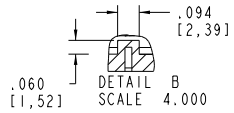

**JM-24 SLOPED**

**JM-24 SLOPED WITH BELT CLIP**  
 SAME AS ABOVE INCLUDES CLIP, RIVET AND WASHER

**RECOMMENDED PC BOARD SIZE**  
 (NOT INCLUDED)

**PACINTEC®**  
 1-610-361-4200

**JMS24 SLOPED**

VISIT **PACINTEC®**  
 ON THE WORLD WIDE WEB  
[www.pactecenclosures.com](http://www.pactecenclosures.com)

COLOR / MATERIAL CODE		
COLOR	94HB	94VO
BLACK	000	028
P.C. BONE	039	060

DRAWING NUMBER	REV
77821	A