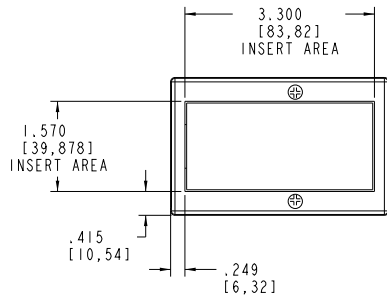

**JM-24 SLOPED**

**JM-24 SLOPED WITH BELT CLIP**  
 SAME AS ABOVE INCLUDES CLIP, RIVET AND WASHER

**RECOMMENDED PC BOARD SIZE**  
 (NOT INCLUDED)

**PACINTEC®**  
 1-610-361-4200

**JMS24 SLOPED**

VISIT **PACINTEC®**  
 ON THE WORLD WIDE WEB  
[www.pactecenclosures.com](http://www.pactecenclosures.com)

COLOR / MATERIAL CODE		
COLOR	94HB	94VO
BLACK	000	028
P.C. BONE	039	060

DRAWING NUMBER	REV
77821	A