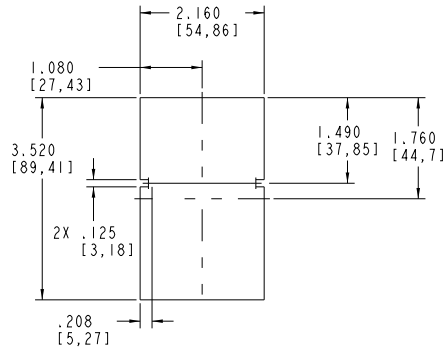

**JM-24 SLOPED**

**JM-24 SLOPED WITH BELT CLIP**  
 SAME AS ABOVE INCLUDES CLIP, RIVET AND WASHER

**RECOMMENDED PC BOARD SIZE**  
 (NOT INCLUDED)

**PACINTEC®**  
 1-610-361-4200

**JMS24 SLOPED**

VISIT **PACINTEC®**  
 ON THE WORLD WIDE WEB  
[www.pactecenclosures.com](http://www.pactecenclosures.com)

COLOR / MATERIAL CODE		
COLOR	94HB	94VO
BLACK	000	028
P.C. BONE	039	060

DRAWING NUMBER	REV
77821	A