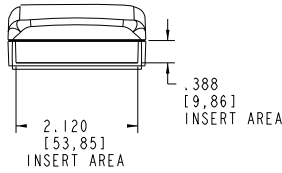

**JM-24 SLOPED**

**JM-24 SLOPED WITH BELT CLIP**  
 SAME AS ABOVE INCLUDES CLIP, RIVET AND WASHER

**RECOMMENDED PC BOARD SIZE**  
 (NOT INCLUDED)

**PACINTEC®**  
 1-610-361-4200

**JMS24 SLOPED**

VISIT **PACINTEC®**  
 ON THE WORLD WIDE WEB  
[www.pactecenclosures.com](http://www.pactecenclosures.com)

COLOR / MATERIAL CODE		
COLOR	94HB	94VO
BLACK	000	028
P.C. BONE	039	060

DRAWING NUMBER	REV
77821	A