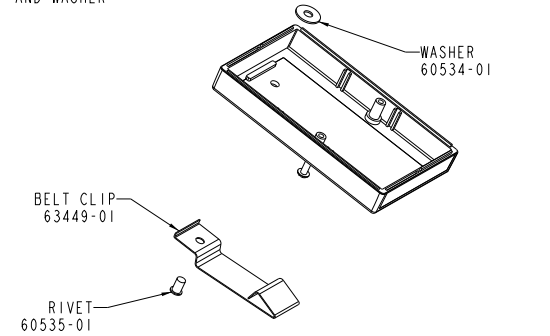

**JM-24 SLOPED**

**JM-24 SLOPED WITH BELT CLIP**  
 SAME AS ABOVE INCLUDES CLIP, RIVET AND WASHER

**RECOMMENDED PC BOARD SIZE**  
 (NOT INCLUDED)

**PACINTEC®**  
 1-610-361-4200

**JMS24 SLOPED**

VISIT **PACINTEC®**  
 ON THE WORLD WIDE WEB  
[www.pactecenclosures.com](http://www.pactecenclosures.com)

COLOR / MATERIAL CODE		
COLOR	94HB	94VO
BLACK	000	028
P.C. BONE	039	060

DRAWING NUMBER	REV
77821	A