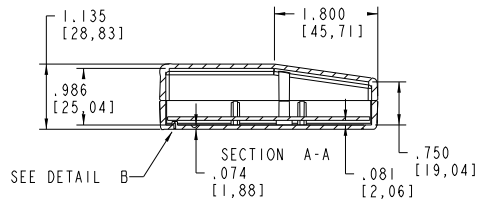

**JM-24 SLOPED**

**JM-24 SLOPED WITH BELT CLIP**  
 SAME AS ABOVE INCLUDES CLIP, RIVET AND WASHER

**RECOMMENDED PC BOARD SIZE**  
 (NOT INCLUDED)

**PACINTEC®**  
 1-610-361-4200

**JMS24 SLOPED**

VISIT **PACINTEC®**  
 ON THE WORLD WIDE WEB  
[www.pactecenclosures.com](http://www.pactecenclosures.com)

COLOR / MATERIAL CODE		
COLOR	94HB	94VO
BLACK	000	028
P.C. BONE	039	060

DRAWING NUMBER	REV
77821	A