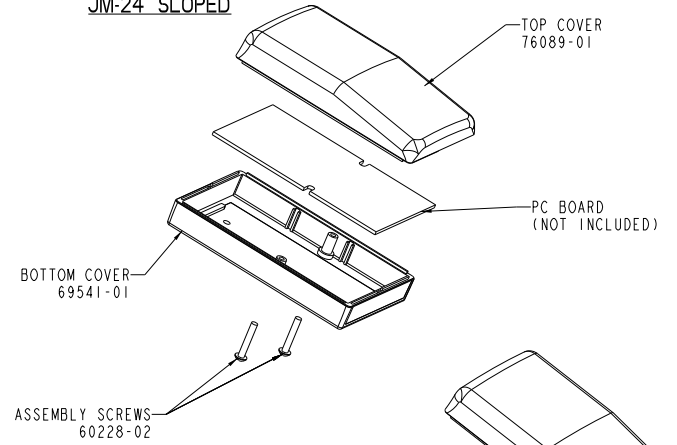

**JM-24 SLOPED**

**JM-24 SLOPED WITH BELT CLIP**  
 SAME AS ABOVE INCLUDES CLIP, RIVET AND WASHER

**RECOMMENDED PC BOARD SIZE**  
 (NOT INCLUDED)

**PACINTEC®**  
 1-610-361-4200

**JMS24 SLOPED**

VISIT **PACINTEC®**  
 ON THE WORLD WIDE WEB  
[www.pactecenclosures.com](http://www.pactecenclosures.com)

COLOR / MATERIAL CODE		
COLOR	94HB	94VO
BLACK	000	028
P.C. BONE	039	060

DRAWING NUMBER	REV
77821	A