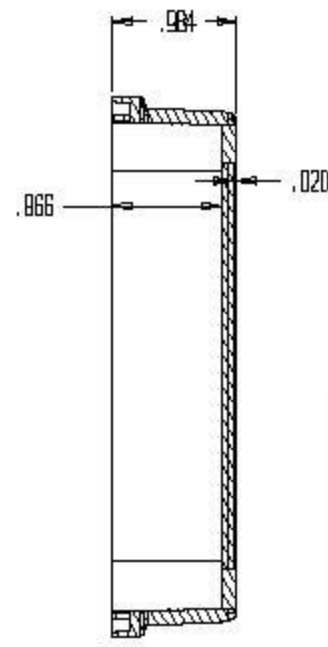

SECTION A-A

SECTION B-B

SECTION C-C

BEN-91 Sealed Enclosure.

Size 6.61" x 4.25" x 3.09".

Material: ABS UL-94V0.

Color: Light Gray.

Includes:

- Assembly screws (4).
- PCB mounting screws (4).
- EPDM Gasket (1).