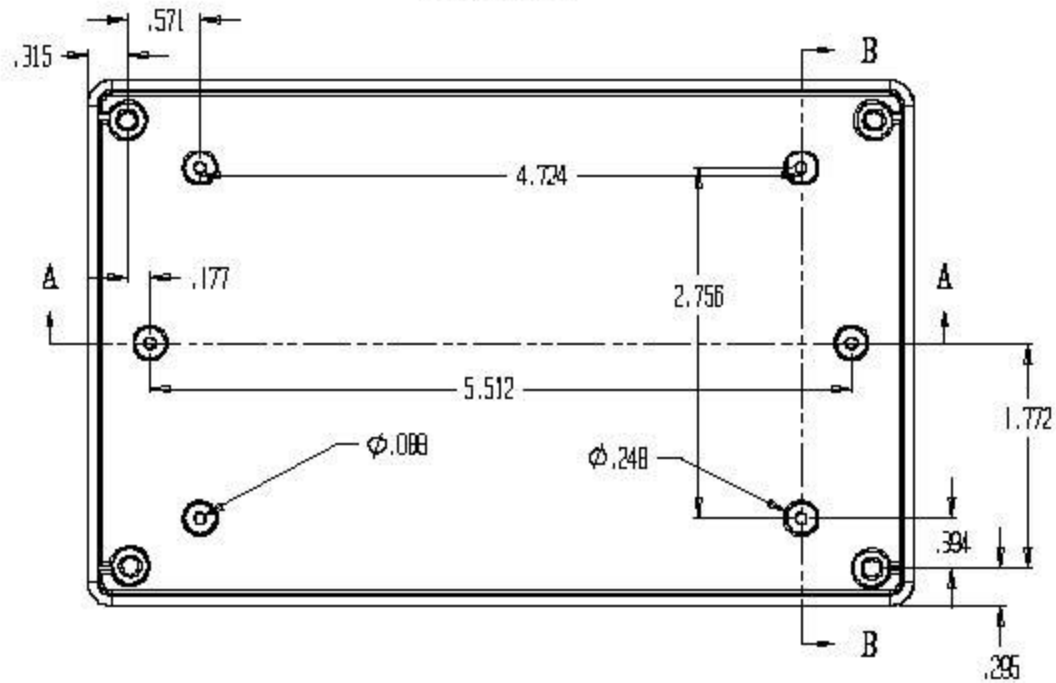

SECTION A-A

SECTION B-B

SECTION C-C

BEN-91 Sealed Enclosure.

Size 6.61" x 4.25" x 3.09".

Material: ABS UL-94V0.

Color: Light Gray.

Includes:

- Assembly screws (4).
- PCB mounting screws (4).
- EPDM Gasket (1).