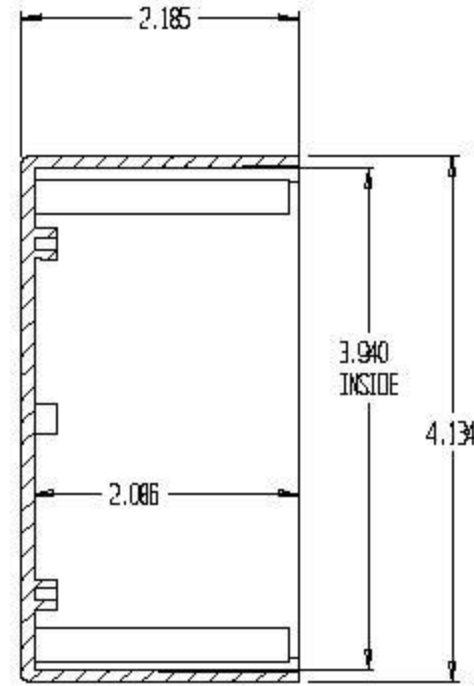

SECTION A-A

SECTION B-B

SECTION C-C

BEN-91 Sealed Enclosure.

Size 6.61" x 4.25" x 3.09".

Material: ABS UL-94V0.

Color: Light Gray.

Includes:

- Assembly screws (4).
- PCB mounting screws (4).
- EPDM Gasket (1).