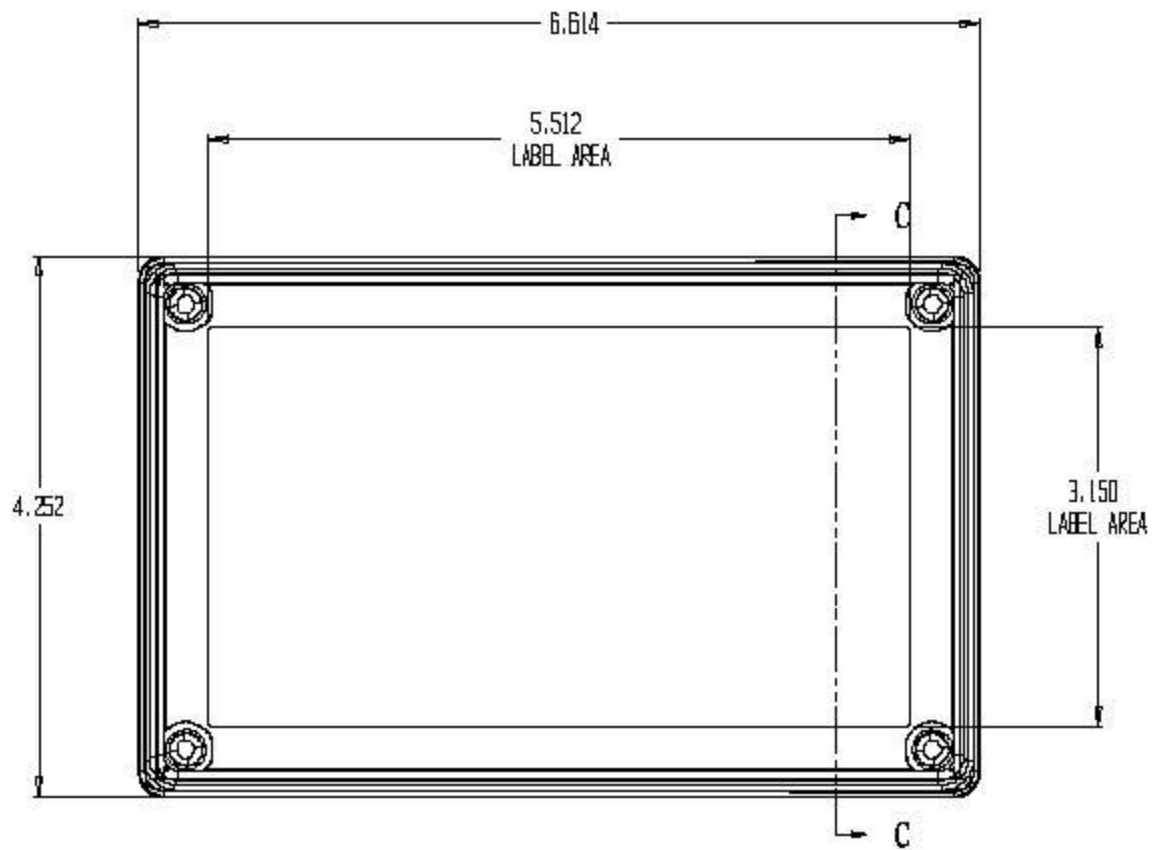

SECTION A-A

SECTION B-B

SECTION C-C

BEN-91 Sealed Enclosure.

Size 6.61" x 4.25" x 3.09".

Material: ABS UL-94V0.

Color: Light Gray.

Includes:

- Assembly screws (4).
- PCB mounting screws (4).
- EPDM Gasket (1).