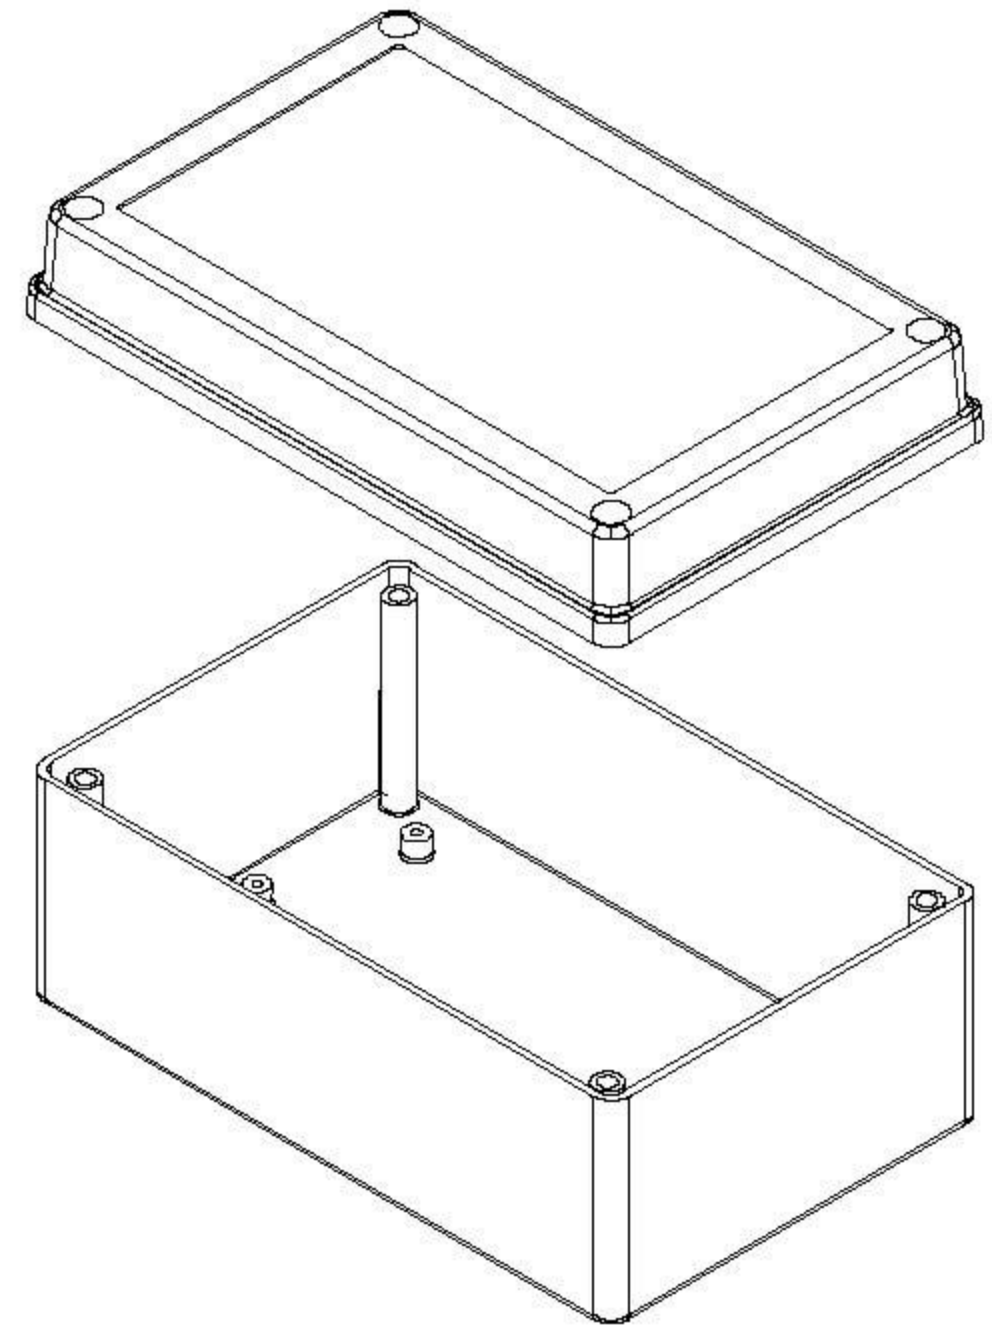

SECTION A-A

SECTION B-B

SECTION C-C

BEN-91 Sealed Enclosure.

Size 6.61" x 4.25" x 3.09".

Material: ABS UL-94V0.

Color: Light Gray.

Includes:

- Assembly screws (4).
- PCB mounting screws (4).
- EPDM Gasket (1).